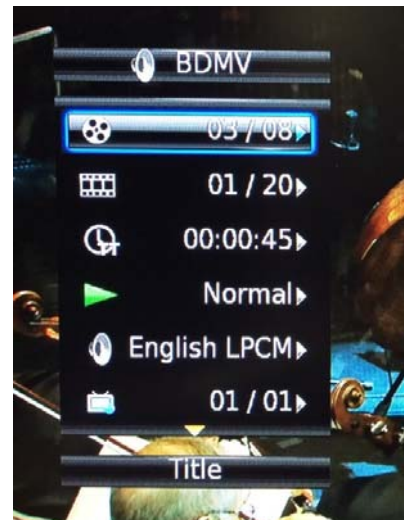

## Introduction

Repeat function is added to On Screen menu as alternative solution for unable to set from assigned color key on the remote controller.

## Operating Guide :

[ON SCREEN] key

1. While playback, press [ON SCREEN] key on remote controller to open On Screen menu.

2. Select repeat mode item so that you can choose Repeat Chapter or Repeat Title.